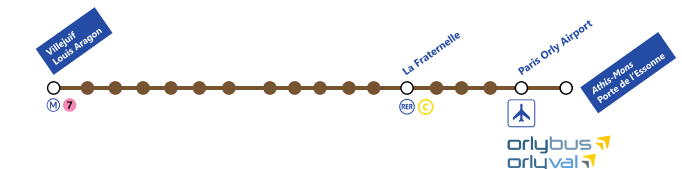

First drive (Antony RER B, Orly South / Orly West): 6:00AM
Last departure (Antony RER B, Orly South / Orly West): 11:00PM

By Bus Shuttle orlybus

From: Paris "Denfert-Rochereau" To: Orly Airport South Terminal

First departure: 5:35AM
Last departure: 11:05PM Monday to Thursday, Sundays & holidays
12:05PM Fridays, Saturdays & the day before holidays

From: Orly Airport Orly South / West To: Paris "Denfert-Rochereau"

First departure: 6:00AM
Last departure: 11:30PM Monday to Thursday, Sundays & holidays
12:30PM Fridays, Saturdays & the day before holidays

Public Transport 2/2

By Bus Shuttle

Line 1

From: Paris "Etoiles Champs-Elysées", Paris "Invalides" & Paris "Gare Montparnasse"
To: Orly Airport South Terminal

First departure: Paris "Etoiles Champs-Elysées" at 5:00AM
Last departure: Paris "Etoiles Champs-Elysées" at 10:40PM

Line 1

From: Orly Airport South Terminal
To: Paris "Etoiles Champs-Elysées" (via Paris "Invalides" & Paris "Gare Montparnasse")

First departure: 6:00AM Last departure: 11:40PM

Line 3

From: Orly Airport South Terminal
To: Charles de Gaulles (CDG) Airport - Terminal 2

First drive: 5:55AM Frequency of bus shuttles: each 30 minutes
Last departure: 10:30PM

By Tramway T 7

From: Paris "Villejuif Louis Aragon"
To: "Athis-Mons Porte de l'Essonne"
Stop: "Aéroport d'Orly"

By Bus

BUS 183 Connection between Paris "Porte de Choisy" with Orly Airport South Terminal (platform 4).

By Night Bus

Noctilien lines (night bus) to get to Orly Airport South Terminal:

N31 Night bus connecting Paris with Orly Airport South Terminal. From Paris "Gare de Lyon" to "Juvisy" RER D.

N131 Night bus connecting Paris with "Brétigny" RER C via Orly Airport South and West terminals.